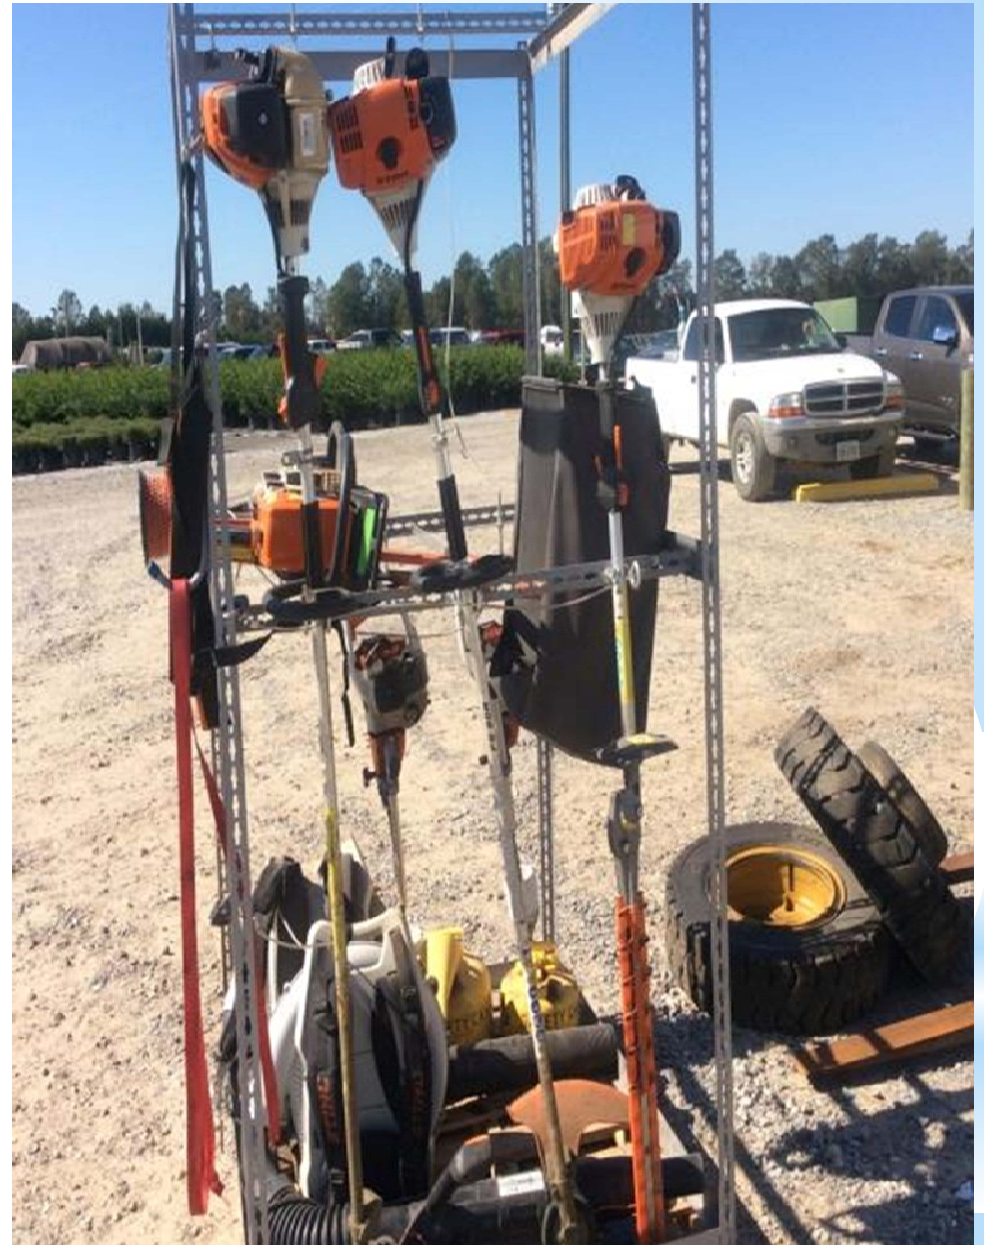

Gas Power Tools Storage and Transport

- \$
- Palletized so equipment can be hauled to jobsite or left in storage
- Racks can be cheap or free with items delivered
- Pallets are in cheap supply

Lockable Tool Storage

- \$\$\$
- Allows one Truck for multiple trailer styles
- Gooseneck Ball
- Semi Fifth Wheel
- Gooseneck modified to fifth Wheel
- Bumper Pull
- Flat bed for 4-6 pallets

Weatherproof Drinking Fountain

- \$
- Obvious drinking station
- Easy Bottle and Thermos filling
- Water drains out to keep hose clean
- Animal proof
- Freeze proof with sand filled pipe around 1" water supply